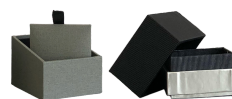

PREMIUM PAPER BOXES & TUBES

PREMIUM PAPER BOXES

magnetic closure box

slider box

two-piece box

luxury jewelry box

cosmetic box

CRC closure

PREMIUM PAPER TUBES

single tube with ends

two-piece telescope

CRC closure two-piece telescope

PREMIUM PAPER FINISHING OPTIONS + FEATURES

EZ open pull top

foil membrane

metal cap

plastic cap

paper cap

shaker top